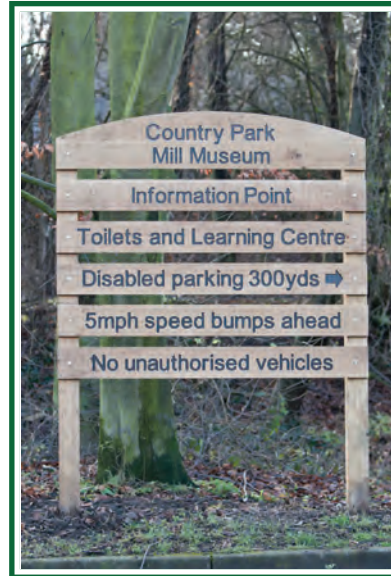

Ladder Signs

Ladder signs can be made in any size. This example has a hand painted scene incorporated.